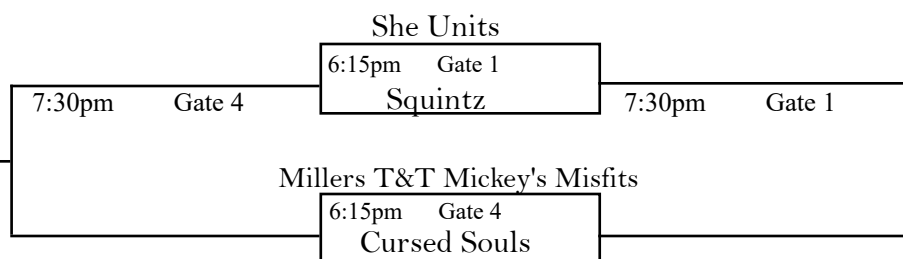

BOTH Teams MUST Call In Scores to Scoreline 576-6498