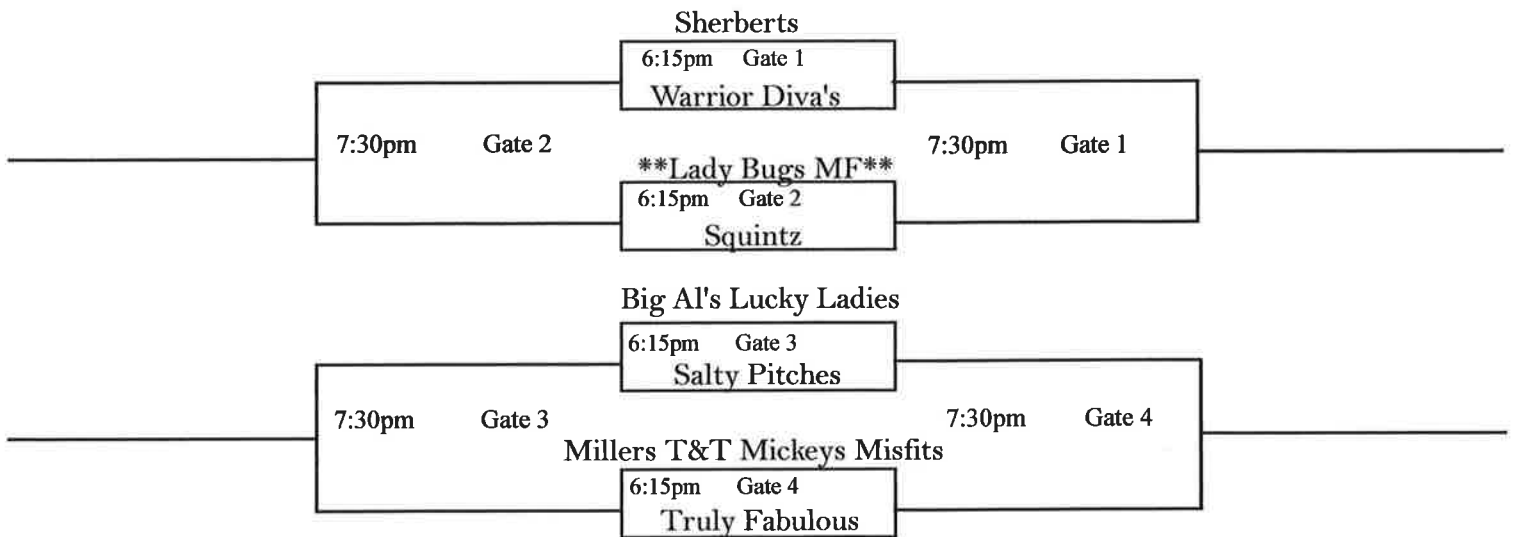

**YAKIMA PARKS AND RECREATION
2023 SLOWPITCH SOFTBALL
WOMEN'S PRESEASON SCHEDULE**
Gateway Sports Complex

Tuesday, May 2

LOSERS TO THE LEFT

WINNERS TO THE RIGHT

Wednesday, May 3

Team Plays Two Nights

Winning Teams **Must** Call In Scores to Scoreline 576-6498