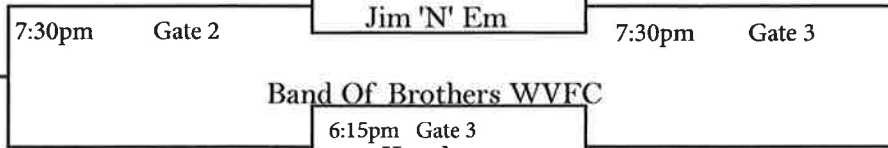

Band Of Brothers WVFC

6:15pm Gate 3
Kershaw

Team Plays Two Nights

Winning Teams **Must** Call In Scores to Scoreline 576-6498