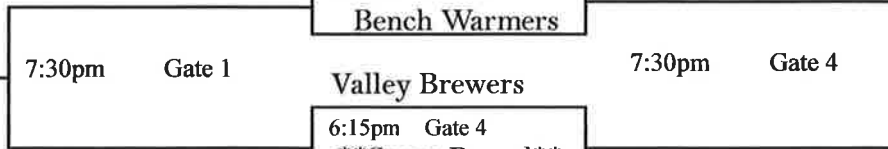

10:00 p.m. Gate 3

Self Made Ballerz

8:45pm Gate 3

TBD

****Team Plays Two Nights****

Winning Teams Must Call In Scores to Scoreline 576-6498

**YAKIMA PARKS AND RECREATION
2023 SLOWPITCH SOFTBALL
MEN'S PRESEASON SCHEDULE**
Gateway Sports Complex

Tuesday, May 2

LOSERS TO THE LEFT

WINNERS TO THE RIGHT

Slow Burn Wolf Pack

6:15pm Gate 1
Bench Warmers

Valley Brewers

6:15pm Gate 4
Space Bound

Team Green