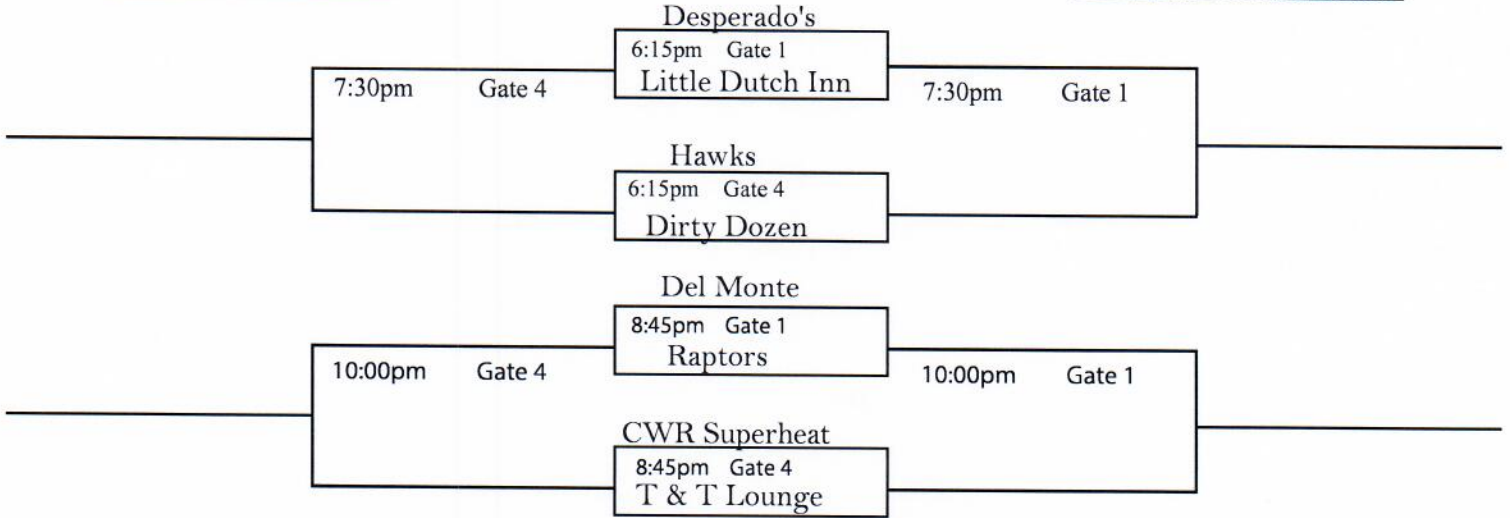

**YAKIMA PARKS AND RECREATION
2019 SLOWPITCH SOFTBALL
MEN'S PRESEASON SCHEDULE**

Gateway Sports Complex

Monday, April 29

LOSERS TO THE LEFT

WINNERS TO THE RIGHT

Winning Teams Must Call In Scores to Scoreline 576-6498

**YAKIMA PARKS AND RECREATION
2019 SLOWPITCH SOFTBALL
MEN'S PRESEASON SCHEDULE**

Gateway Sports Complex
Wednesday, May 1

LOSERS TO THE LEFT

WINNERS TO THE RIGHT

Thursday, May 2

Winning Teams Must Call In Scores to Scoreline 576-6498

YAKIMA PARKS AND RECREATION
 2019 SLOWPITCH SOFTBALL
 WOMEN'S PRESEASON SCHEDULE

Gateway Sports Complex

Monday, April 29

LOSERS TO THE LEFT

WINNERS TO THE RIGHT

Winning Teams Must Call In Scores to Scoreline 576-6498

Losers To The Left

Thursday, May 2

Winners To The Right

Winning Teams Must Call In Scores to Scoreline 576-6498