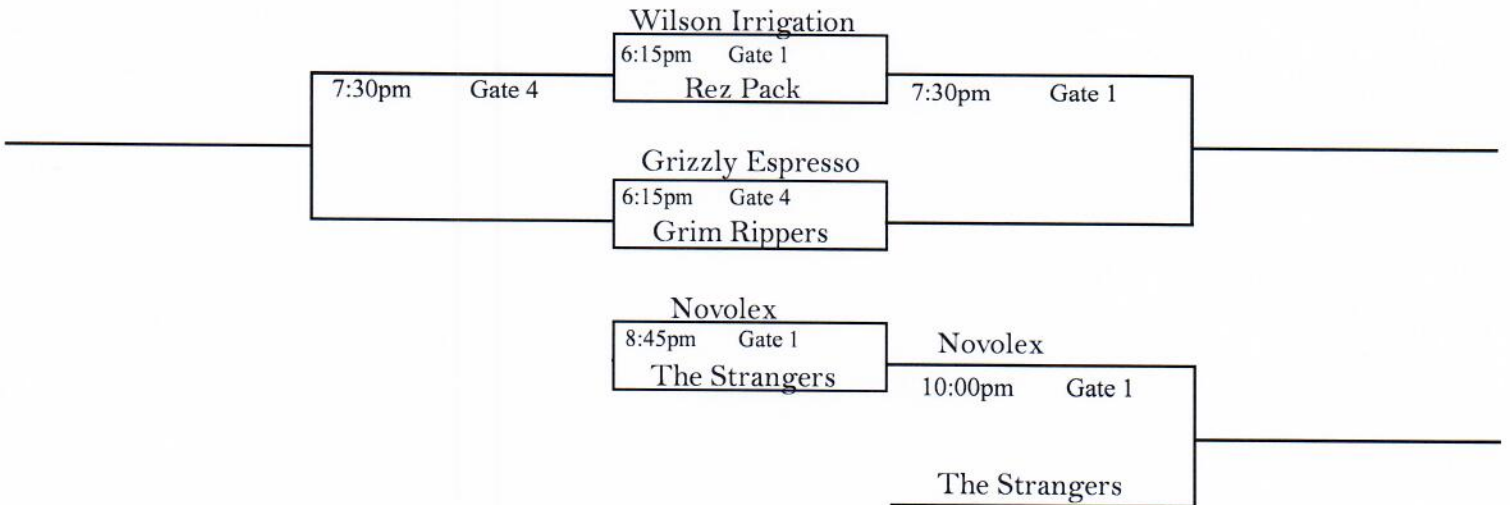

**YAKIMA PARKS AND RECREATION
2019 SLOWPITCH SOFTBALL
MEN'S PRESEASON SCHEDULE**

Gateway Sports Complex
Wednesday, May 1

LOSERS TO THE LEFT

WINNERS TO THE RIGHT

Thursday, May 2

Winning Teams Must Call In Scores to Scoreline 576-6498

YAKIMA PARKS AND RECREATION
 2019 SLOWPITCH SOFTBALL
 WOMEN'S PRESEASON SCHEDULE

Gateway Sports Complex

Monday, April 29

LOSERS TO THE LEFT

WINNERS TO THE RIGHT

Winning Teams Must Call In Scores to Scoreline 576-6498

Losers To The Left

Thursday, May 2

Winners To The Right

Winning Teams Must Call In Scores to Scoreline 576-6498